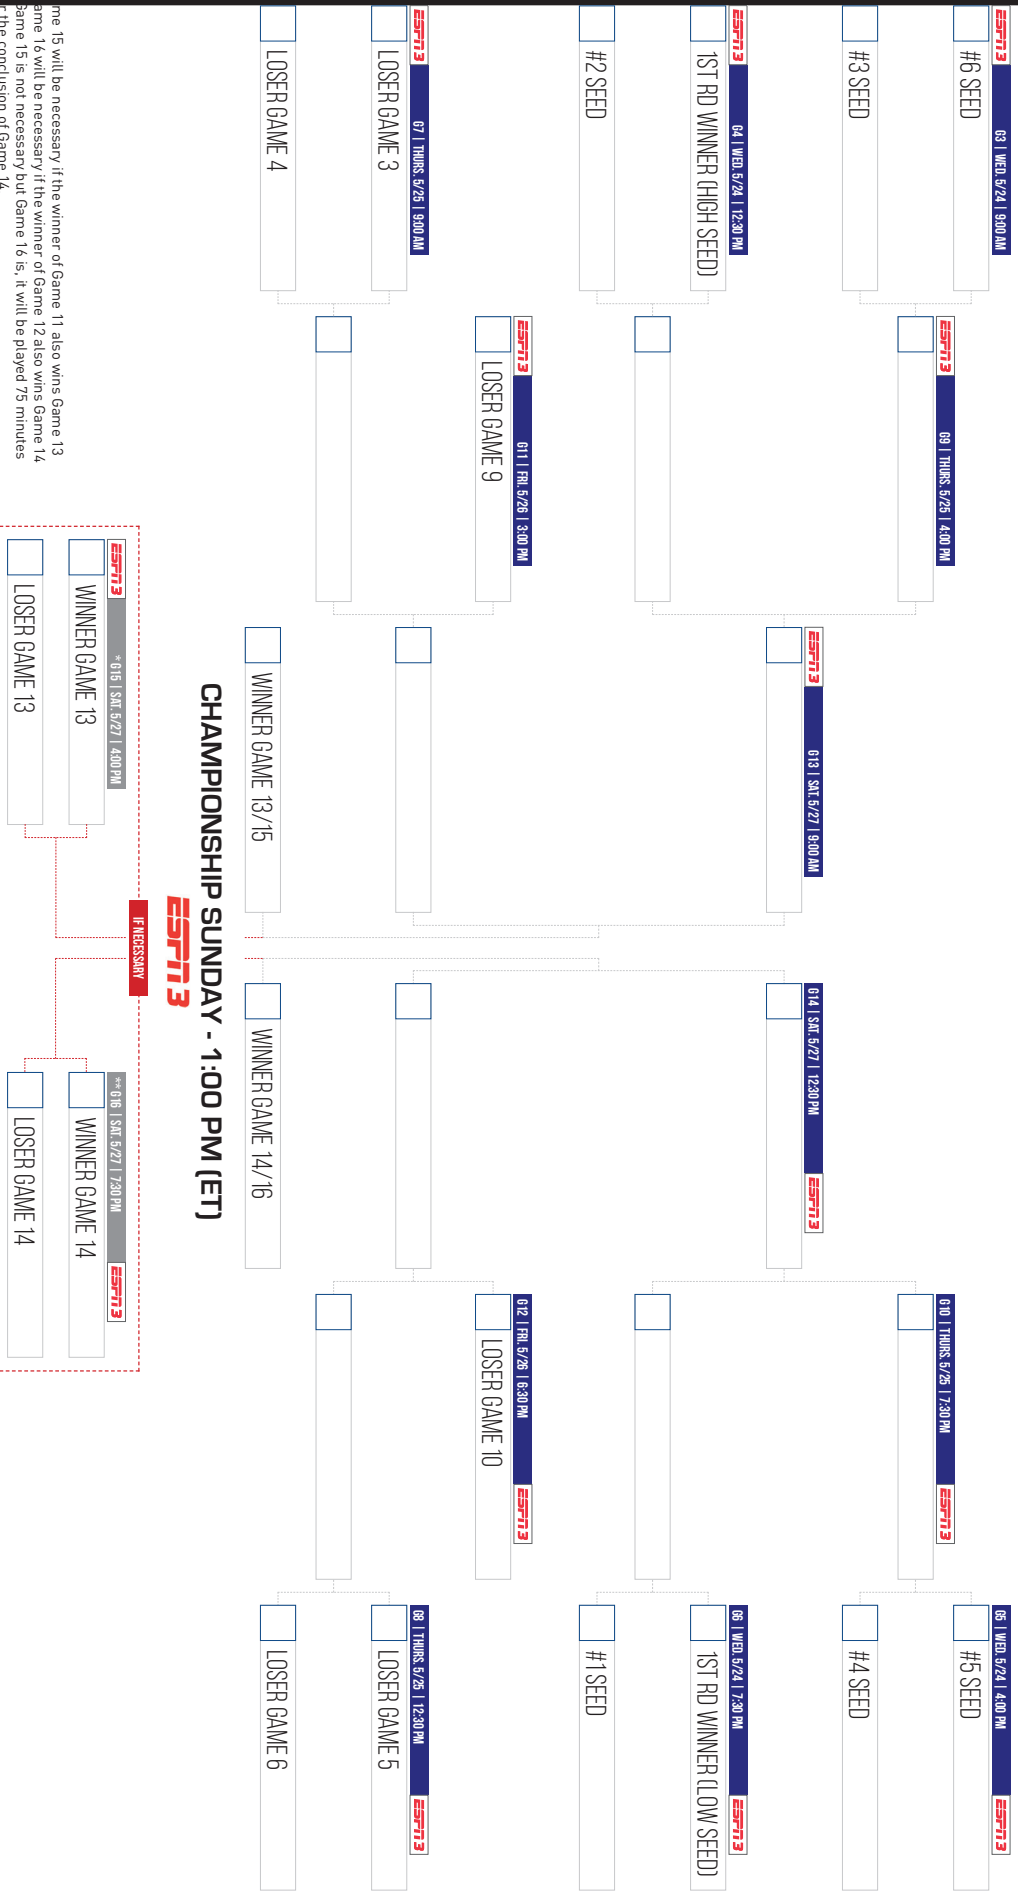

@SUNBELT

SUNBELTSPORTS

@SUNBELT

@SUNBELT

SUNBELTSPORTS

ALL TIMES ARE EASTERN TIME AND SUBJECT TO CHANGE

NOTE: All games played on Tuesday, May 23rd are single elimination only. The lowest remaining first round winner will advance to play the No. 1 seed, while the highest remaining first round winner will face the No. 2 seed. Games played Wednesday, May 24th through Saturday, May 27th are double elimination. Sunday's Championship is a winner take all championship.